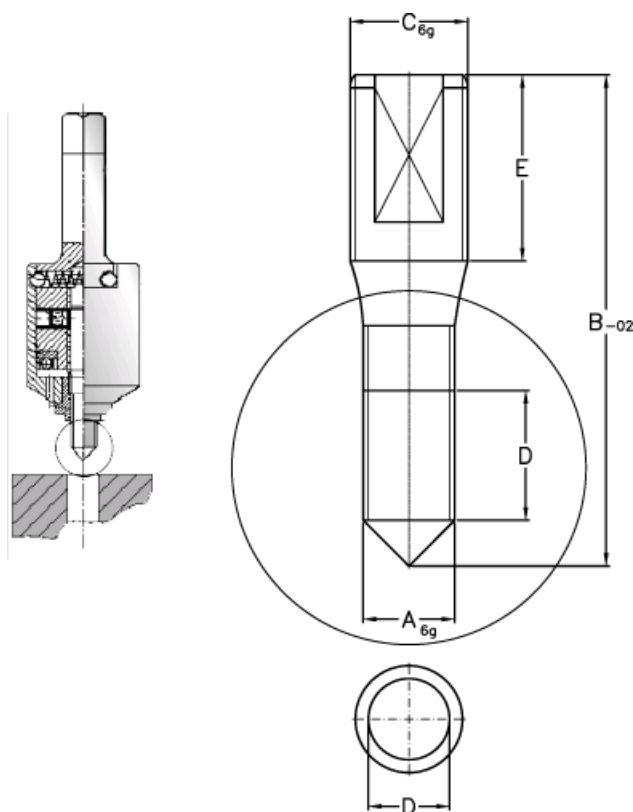

Article number: 12620000040700

Description: Threaded pin 620 000 040.700
For M4

Measures

A = M4

B = 31.0

C = M4

D = 8.3

E = 13